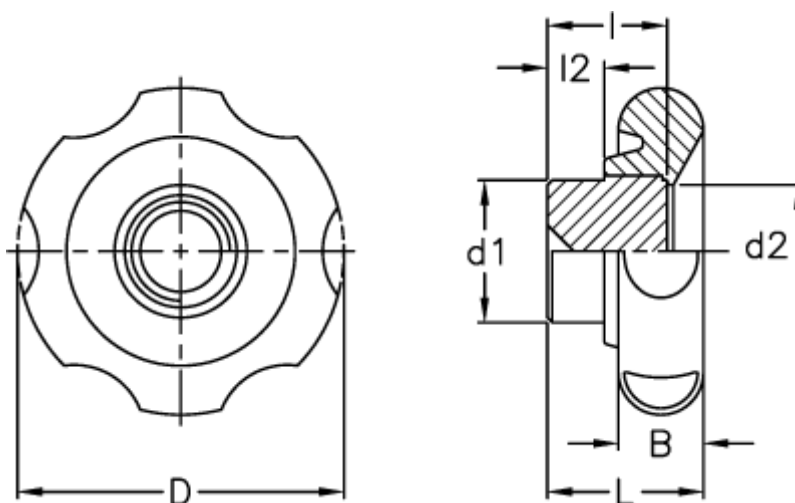

Article number: 2302174311

Description: E+G Lobe knob
VL.640/70 FP-A

Measures

$B = 18$

$D = 70$

$d_1 = 30$

$d_2 = 29$

$l = 25$

$L = 33$

$l_2 = 12$